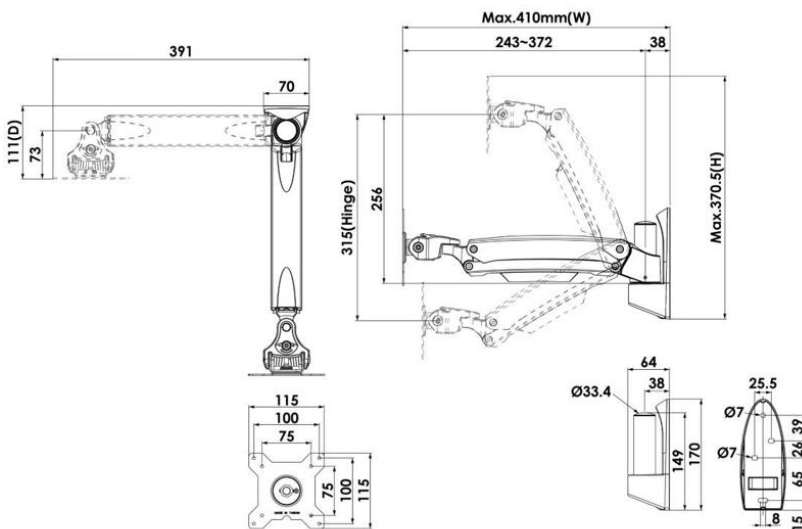

Mechanical Drawing

Britemed Technology Inc.

3F., No.306/306-3, Sec. 1, Datong Rd., Xizhi Dist., New Taipei City 22146, Taiwan

TEL: +886-2-86919498

FAX: +886-2-86919468

www.britemed.com.tw

Specifications may change without further notice.

© 2024 BriteMED Technology Inc. All rights reserved.